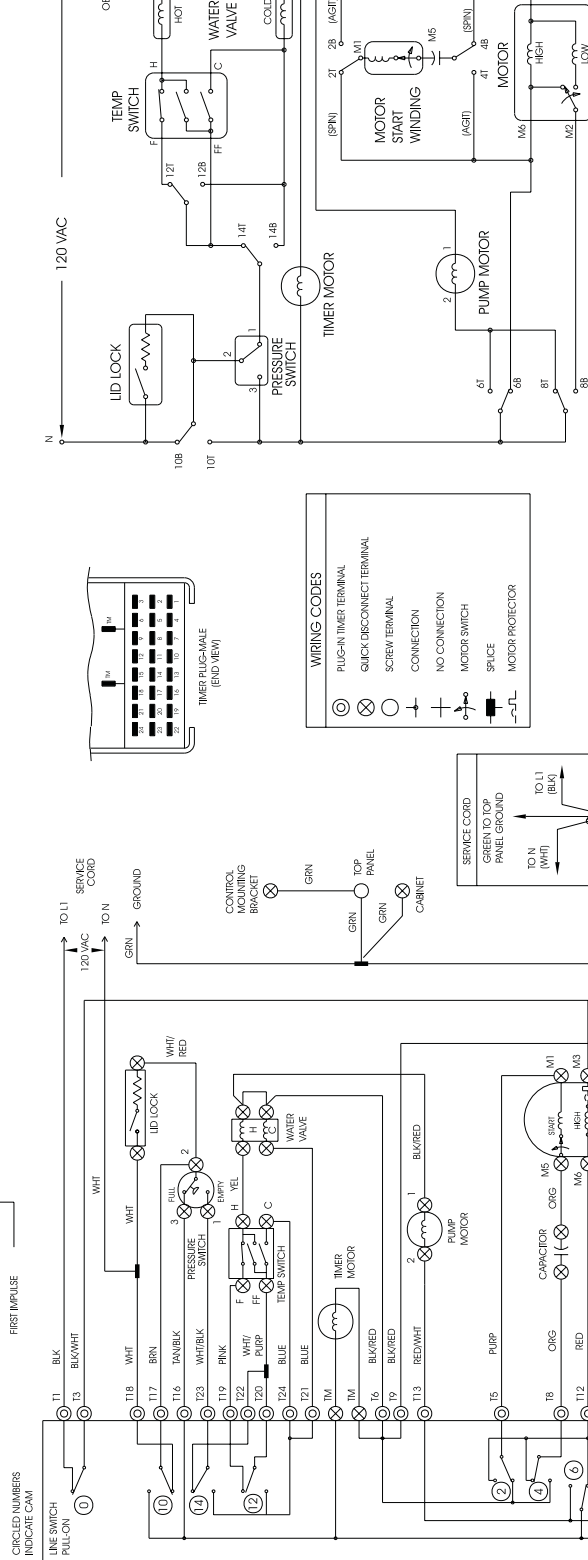

CONTROL PANEL

POS. NO	PART NO	DESCRIPTION
2	131168200	Screw, 8-18 x 0.31
3	131122611	Cover-end cap, white, LH
4	131141105	Knob-rotary, white/gray
5 #	131396200	Switch-pressure
6	131122601	Cover-end cap, white, RH
8	131436800	Timer-washer
9	131141701	Backsheet-console
12	5303283289	Screw, cr pan head, 8-32 x 0.250, thread forming
15 #	131081200	Switch-temperature
17	131728900	Bracket-control
18	131945300	Trimplate FDA7PRSF-2
20	131122711	End Cap, white, LH
21	131140601	Knob-timer, white
22	131266300	Screw-end cap, cr oval head, 8-18AB x 1.250, black
25	131140703	Dial, clear/gray
26	5308015493	Spacer-timer shaft
27	131197000	Clip-control panel
29	131793900	Harness-washer wiring
31	131122701	End Cap, white, RH
39	131205100	Screw, #8 pan head, 10-10B x 0.50, cr/sq drive
56	131243800	Screw-brkt top, pan hd locking, 8-32CA x 0.375, cr/sq drive
*	131507700	Spacer Pad

WIRING DIAGRAM

CAUTION: DISCONNECT ELECTRIC CURRENT BEFORE SERVICING

WIRING DIAGRAM
P/N 131822100